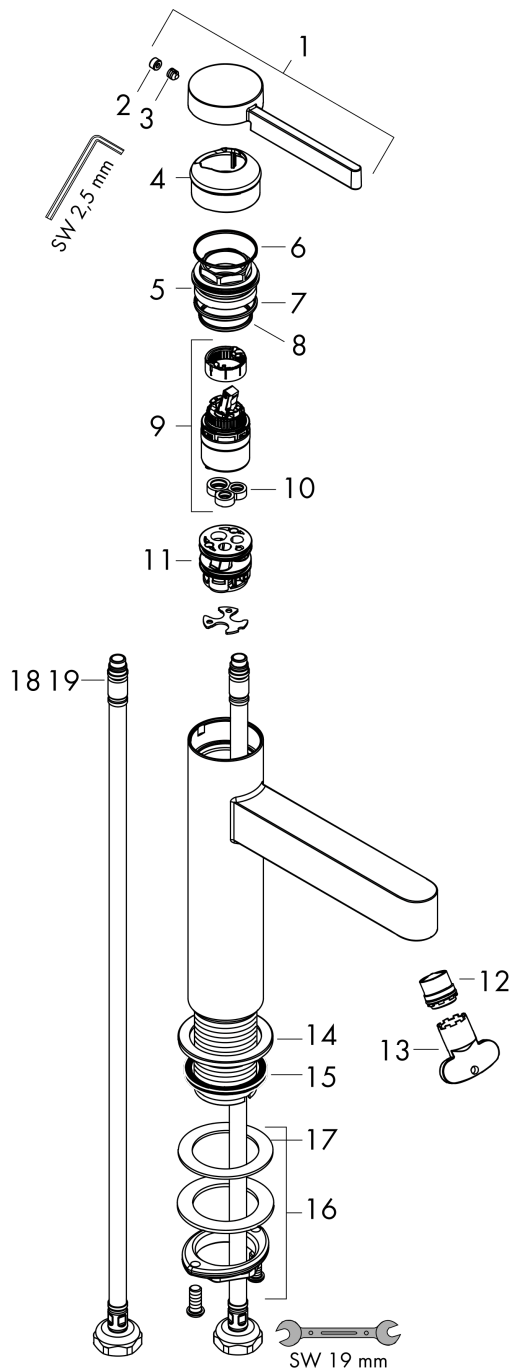

#### Scale drawing

**Finoris**  
**Single lever basin mixer 110 CoolStart with push-open waste set**  
 Surfaces: **Matt White**    Article Number: **76024700**

### Flowchart

**Finoris**  
**Single lever basin mixer 110 CoolStart with push-open waste set**  
 Surfaces: **Matt White**    Article Number: **76024700**

## Exploded Drawing

Year of production: >06/21

### Spare part list

Year of production: >06/21

Pos.	Description	Article Number	Price	PU
1	handle	94278700	-	1
2	screw cover	93735460	-	1
3	hollow set screw M5x5	98446000	-	1
4	flange	93737700	-	1
5	nut	92926000	-	1
6	O-ring 30x1,5	98433000	-	1
7	O-ring 29x2	98391000	-	1
8	O-ring 25x1,5	98146000	-	1
9	cartridge, assy	93760000	-	1
10	seal	93383000	-	1
11	adapter for cartridge	95975000	-	1
12	spray former	93973000	-	1
13	special tool	98987000	-	1
14	escutcheon	94265700	-	1
15	flat seal	98749000	-	1
16	fixing set (Ø 32)	13961000	-	1
17	lever collar	97548000	-	1
18	connection hose 600 mm M8x0,75 G3/8	96556000	-	1
19	O-ring 6,6x1,6	93019000	-	1
a	push-open waste set	50100700	-	1
b	fixation extension 35 mm	13898000	-	1